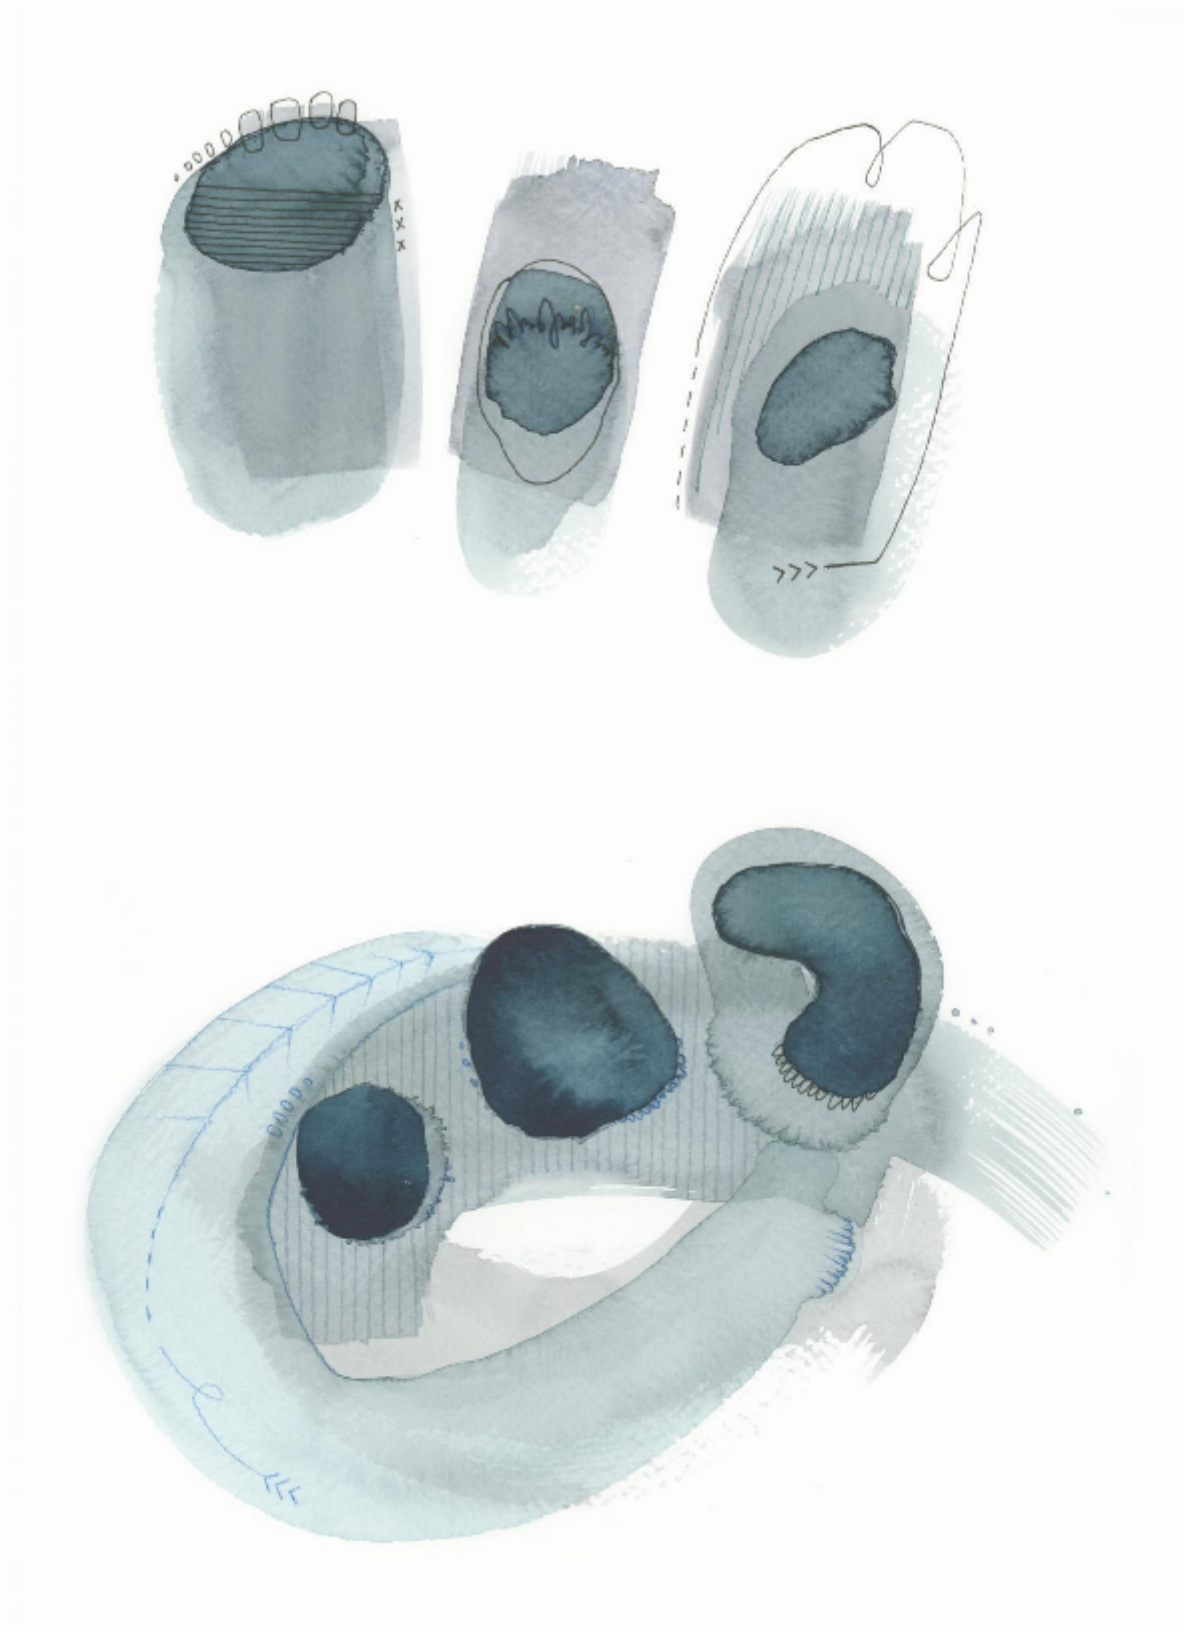

artéria

Abstraction #8

Renée Ève

CA\$210 + TAX

REF: 19717

Height: 27.93 cm (11")

Width: 35.55 cm (14")

DESCRIPTION

Watercolor framed 2024