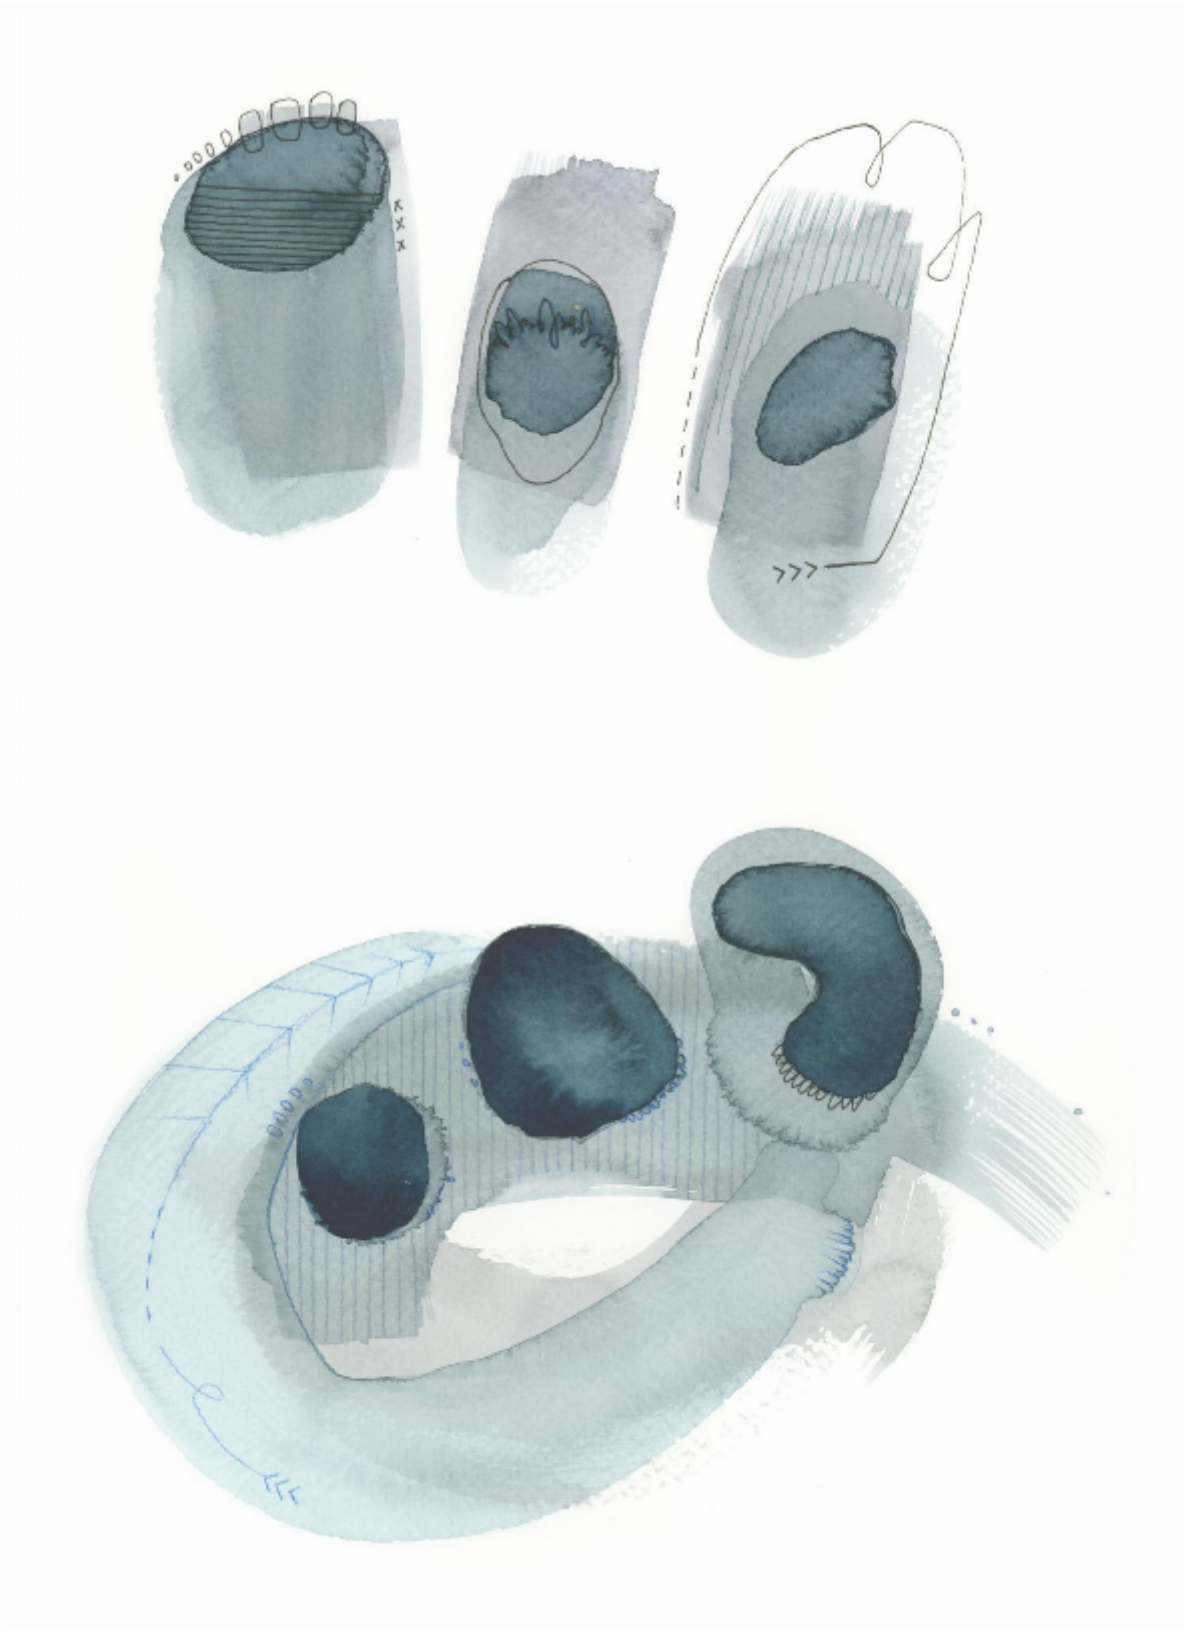

artéria

Abstraction #8

Renée Ève

CA\$210 + TAX

REF: 19717

Height: 27.93 cm (11")

Width: 35.55 cm (14")

## DESCRIPTION

---

Watercolor framed 2024