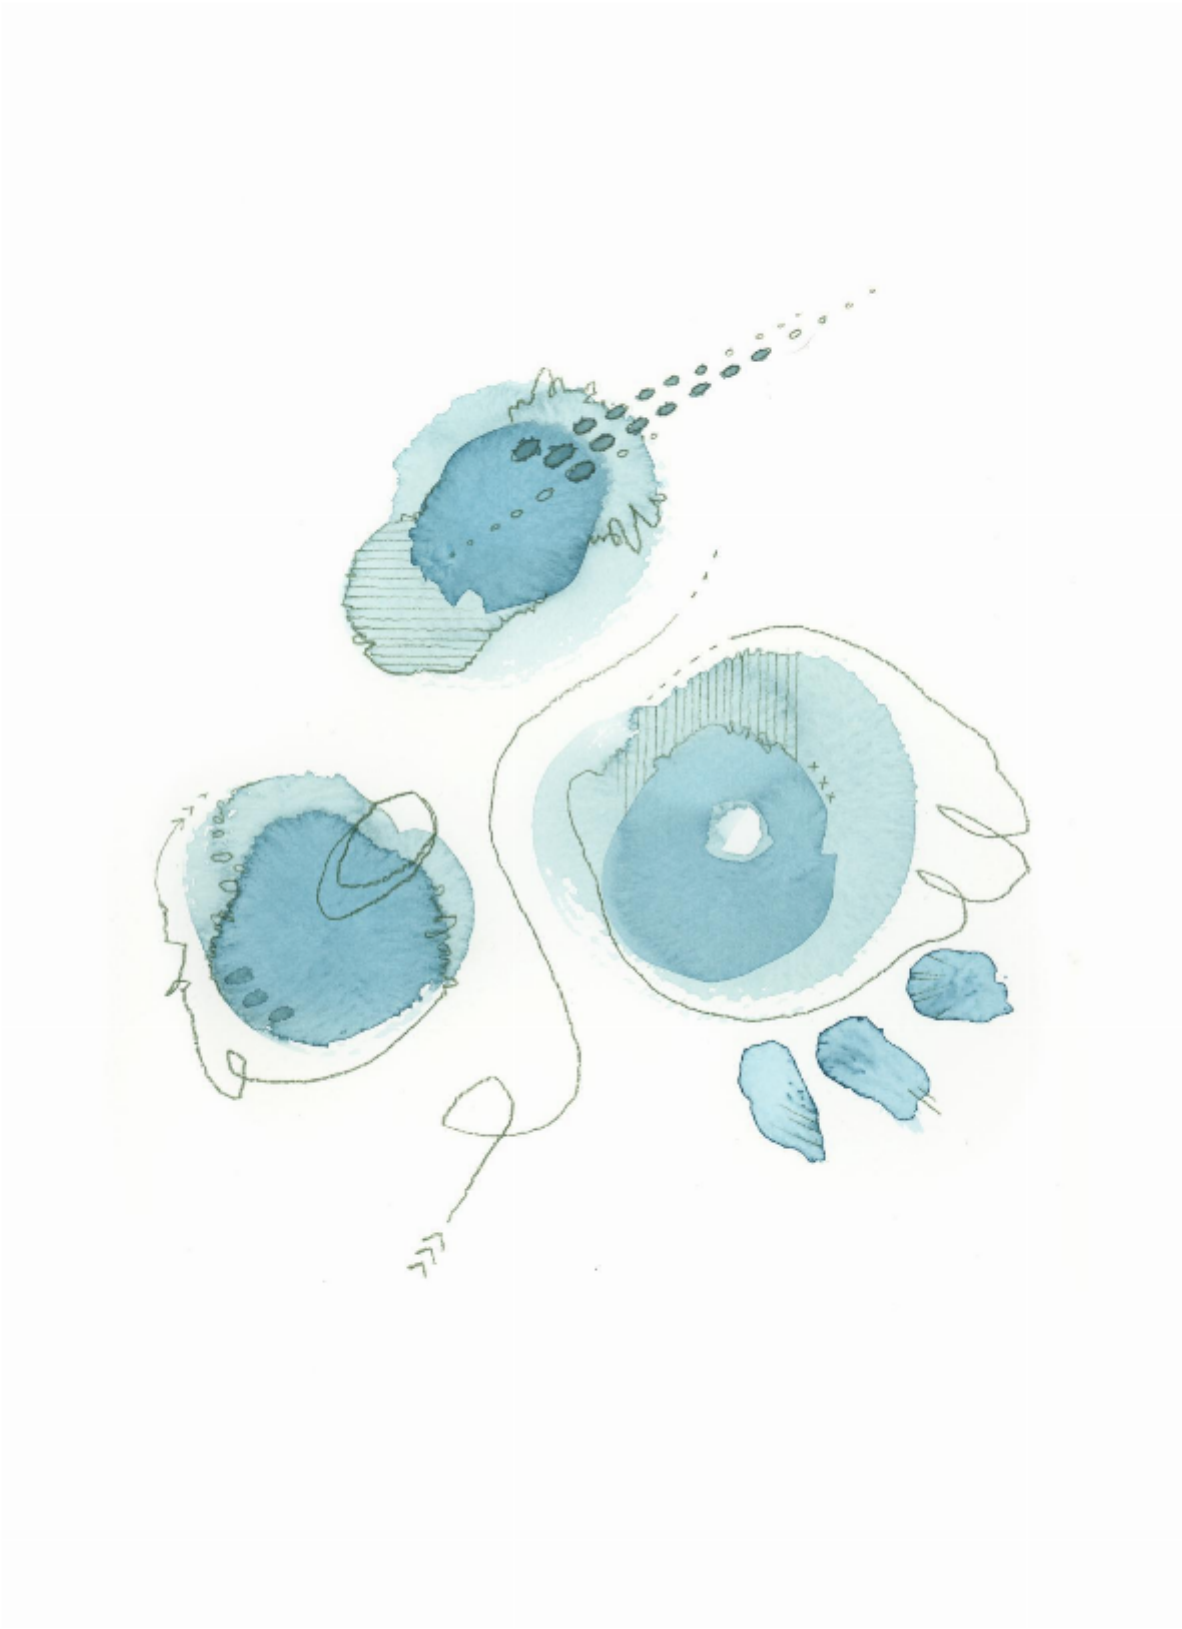

artéria

Abstraction #12

Renée Ève

CA\$210 + TAX

REF: 19721

Height: 27.93 cm (11")

Width: 35.55 cm (14")

DESCRIPTION

Watercolor framed 2024