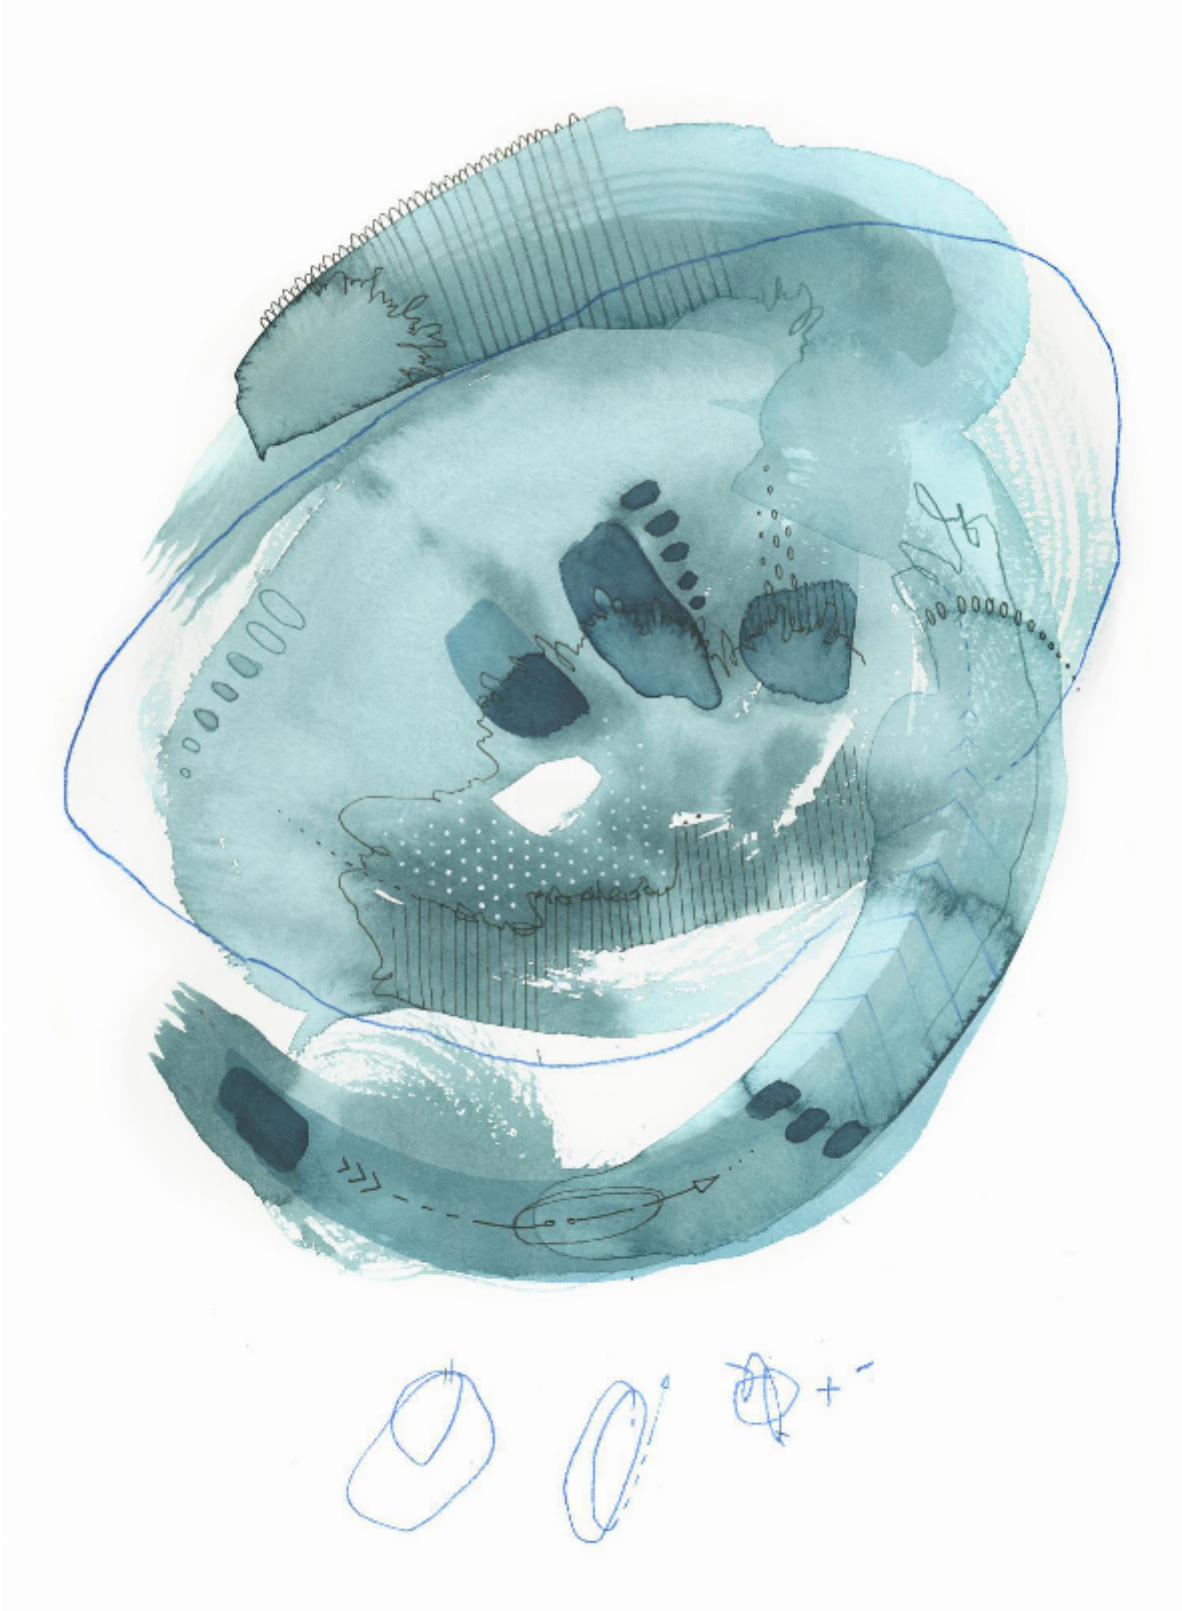

artéria

Abstraction #10

Renée Ève

CA\$210 + TAX

REF: 19719

Height: 27.93 cm (11")

Width: 35.55 cm (14")

**DESCRIPTION**

---

Watercolor framed 2024