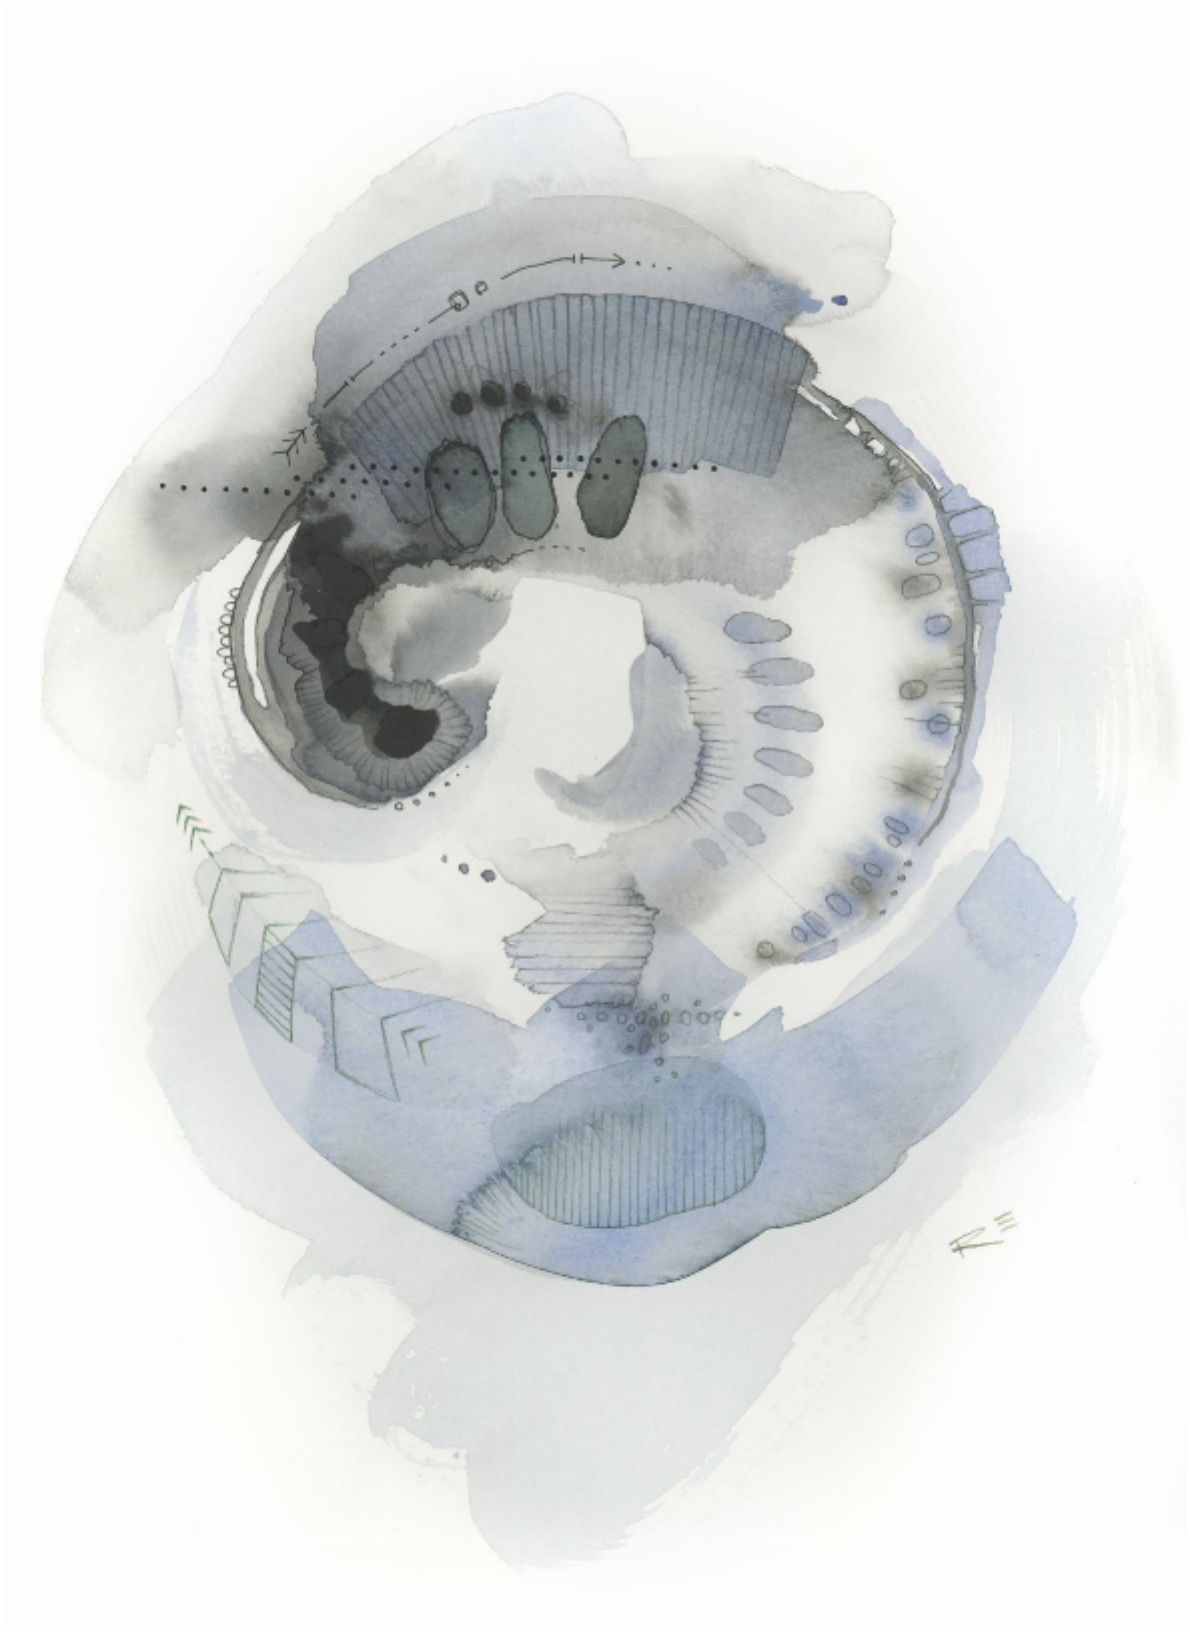

artéria

Abstraction #1

Renée Ève

CA\$210 + TAX

REF: 19709

Height: 27.93 cm (11")

Width: 35.55 cm (14")

## DESCRIPTION

---

Watercolor framed 2024