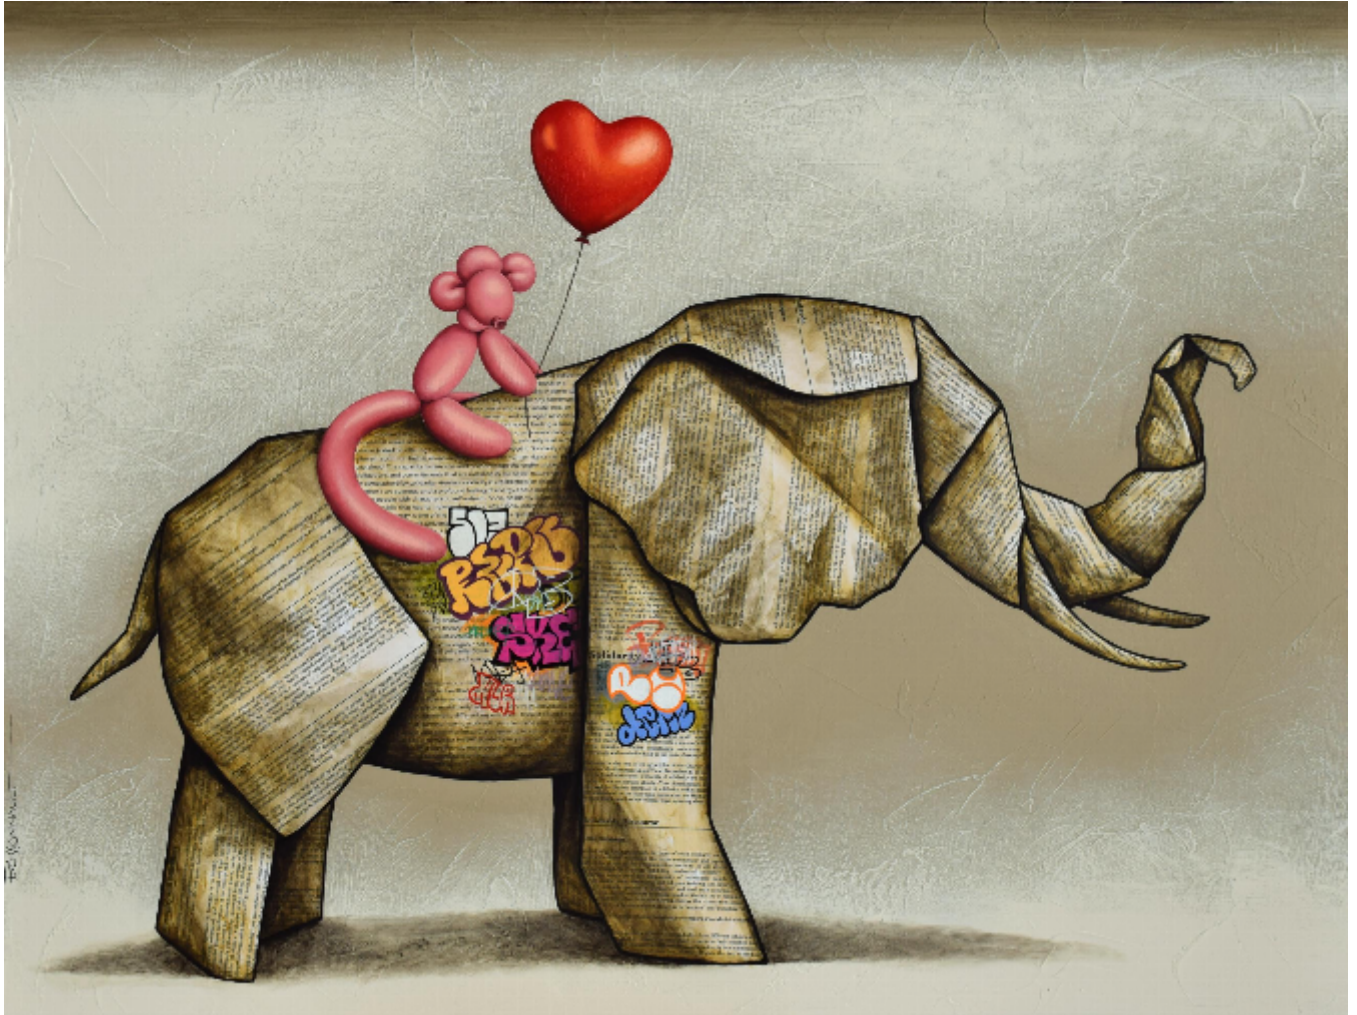

artéria

Soyons solidaires

Nathalie Boissonnault

Sold

REF: 18706

Height: 76.17 cm (30")

Width: 101.56 cm (40")